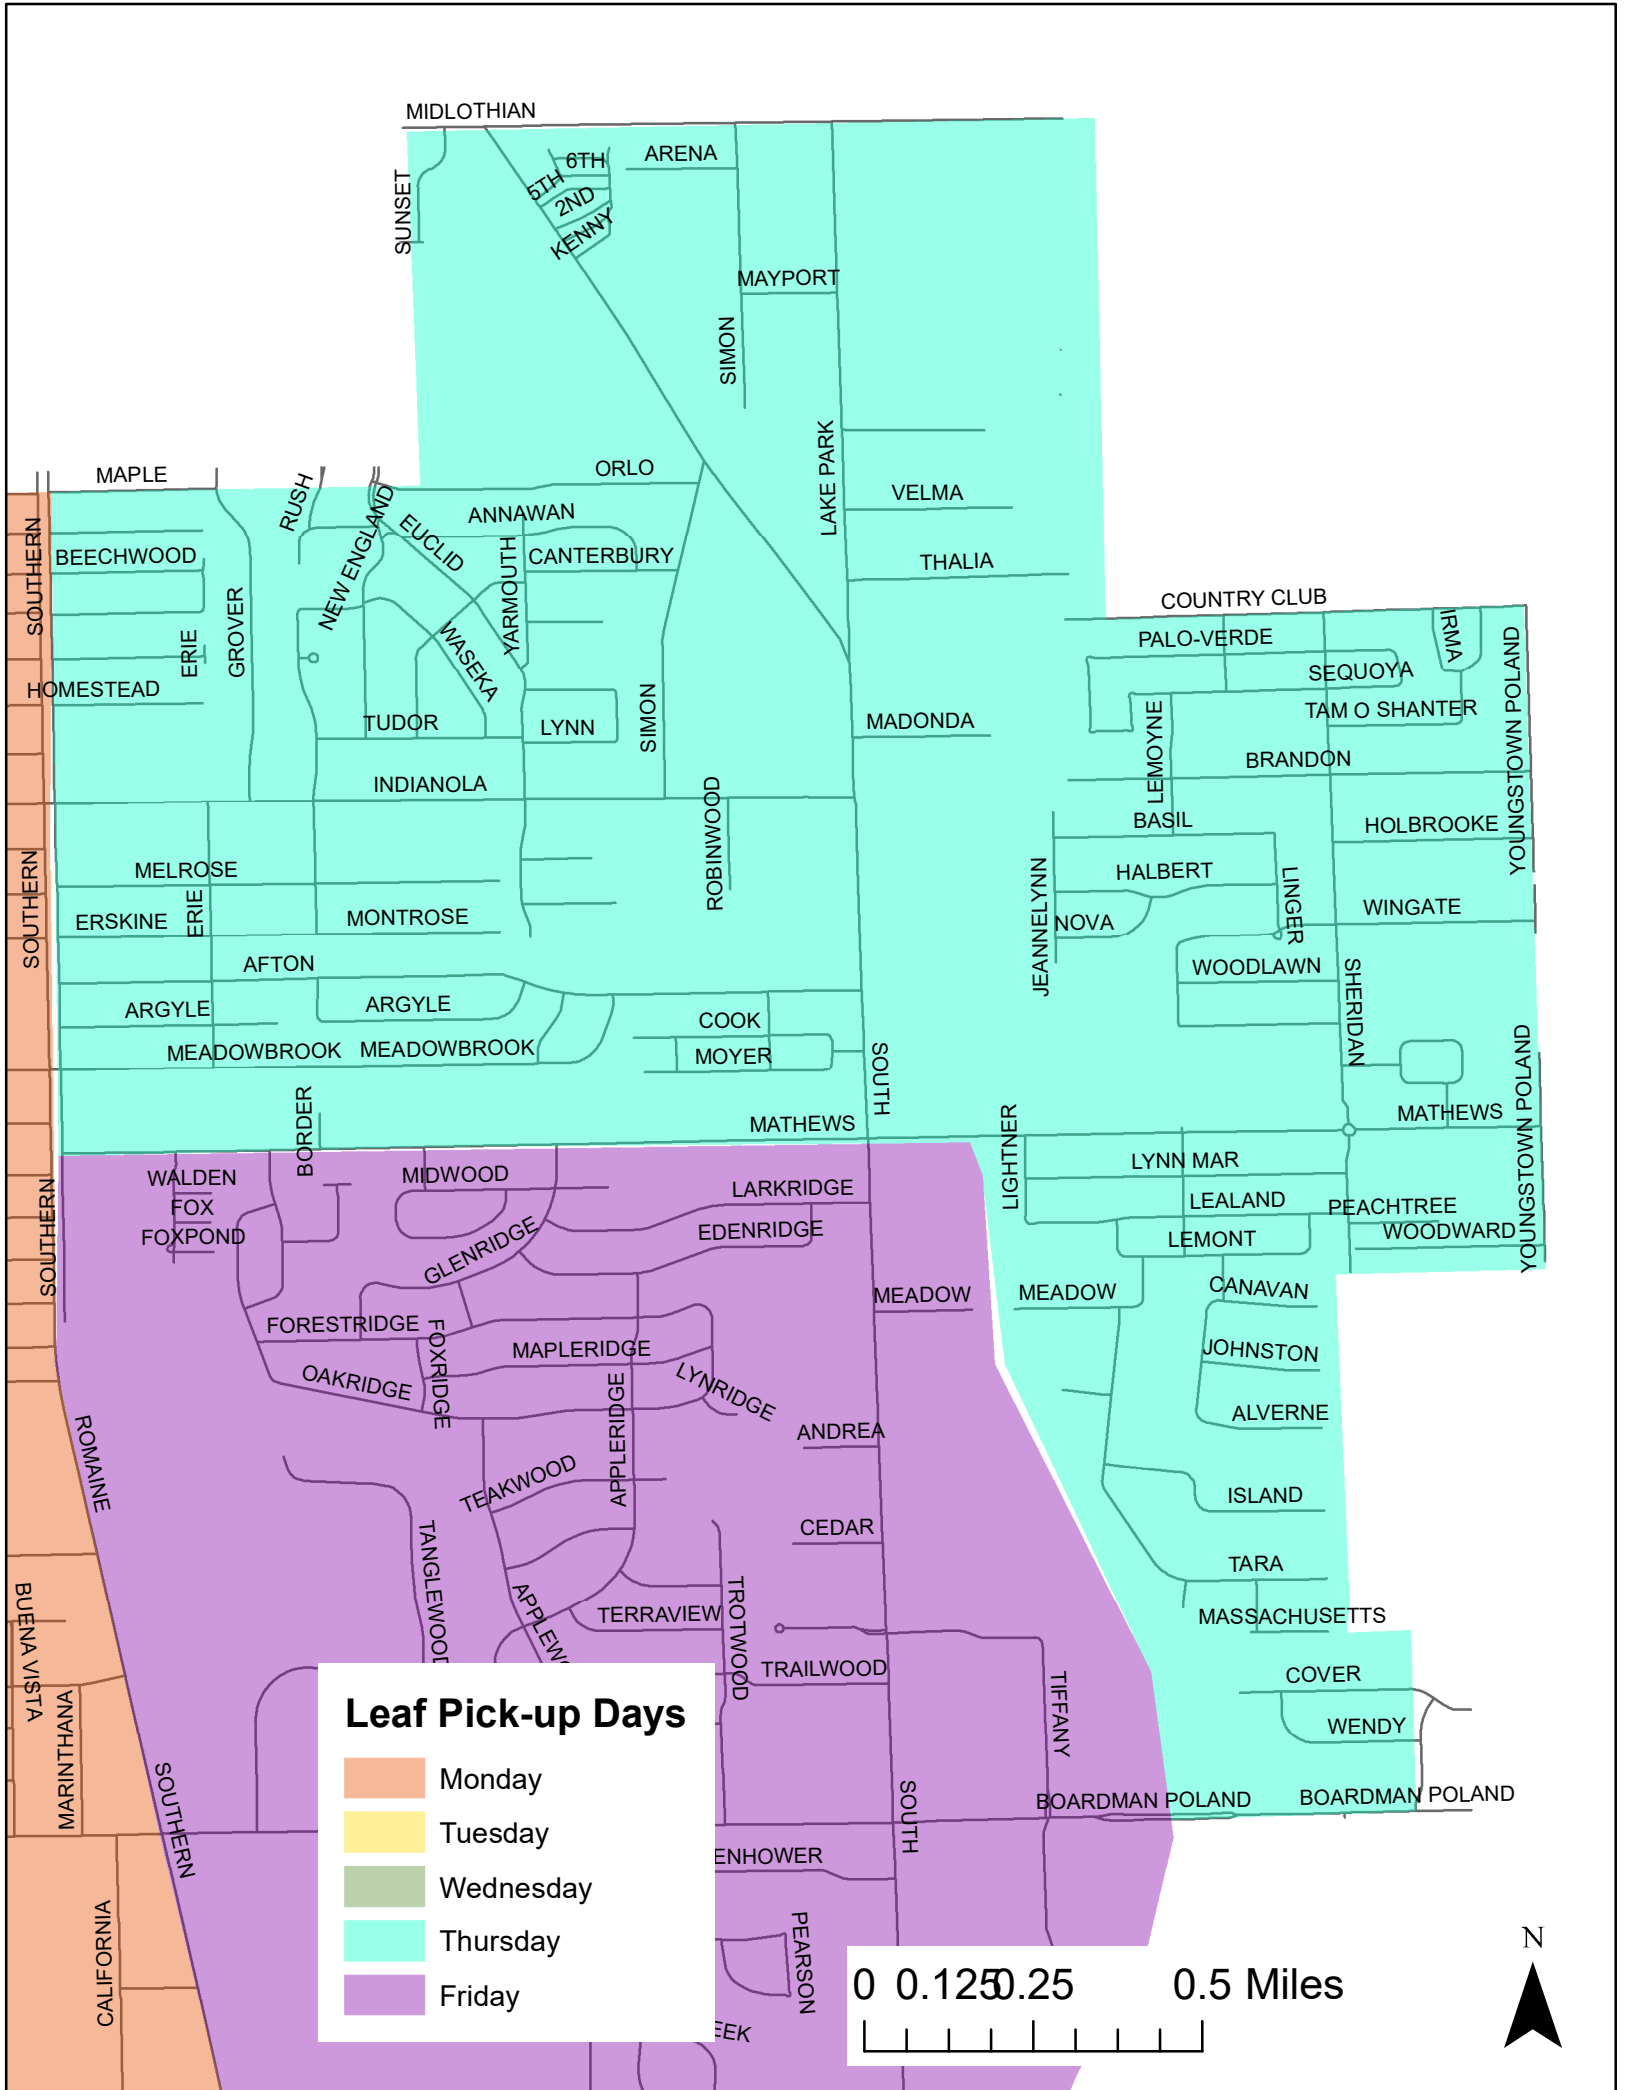

# Leaf Pick-up Areas Boardman Township

**Leaf Pick-up Days**

- Monday
- Tuesday
- Wednesday
- Thursday
- Friday